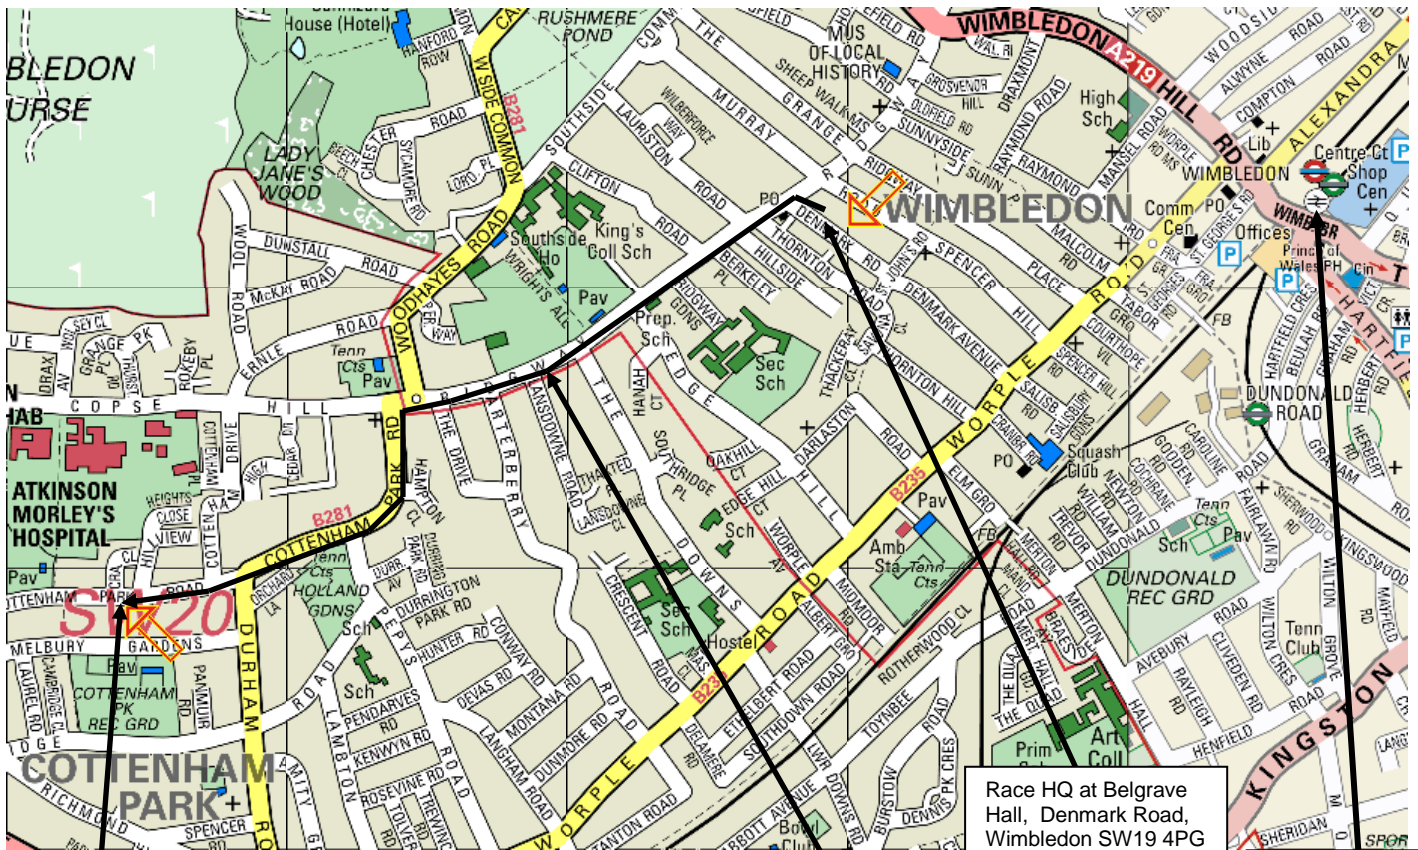

incorporating the **Surrey County 5km Road Race Championship**

Run under UK Athletics rules – SEAA Permit applied for – Starting and finishing in Cottenham Park Road, Wimbledon

Sunday 9th August 2009 – Start 10:00am

- The open 5km road race, incorporates the Surrey County Championship and the final race in the 2009 Surrey Road League series.
- Two lap course with kilometre markers.
- Changing, toilets, registration, presentation and refreshments at: Belgrave Hall, Denmark Road SW19 4PG, off Ridgway, Wimbledon (ten minutes jog from the start). Please be aware that there are no toilet facilities at the start and finish.
- Individual prizes in the Open Race will be presented by **2XU** for both men and women to the value of: 1st – £40, 2nd – £20, 3rd – £10.
- First team prizes will be presented by **2XU** for both men's and women's teams in the Open Race to the value of £30.
- Surrey County medals will be awarded for the first three individual places in the Surrey County A.A. Championship for Senior Men and Senior Women. Surrey County medals will also be awarded for first place only to Surrey County A.A. qualified veteran runners in the following age categories M40, M50, M60, W35, W45, W55.
- Surrey County team medals will be awarded for the first three men's and first three women's teams in the Surrey County A.A. Championship.
- In both the Open Team race and Surrey County Team race the result will be calculated using finish positions of the first three eligible runners from each club.
- Visit www.belgraveharriers.com for further downloadable entry forms, course map, latest information, entry list and race results. Email for enquiries – info@belgraveharriers.com.
- **2XU** will be at Belgrave Hall after the race for sales and to advise on the use of their range of compression clothing.
- Adidas clothing and shoes will be on sale after the race at reduced prices.